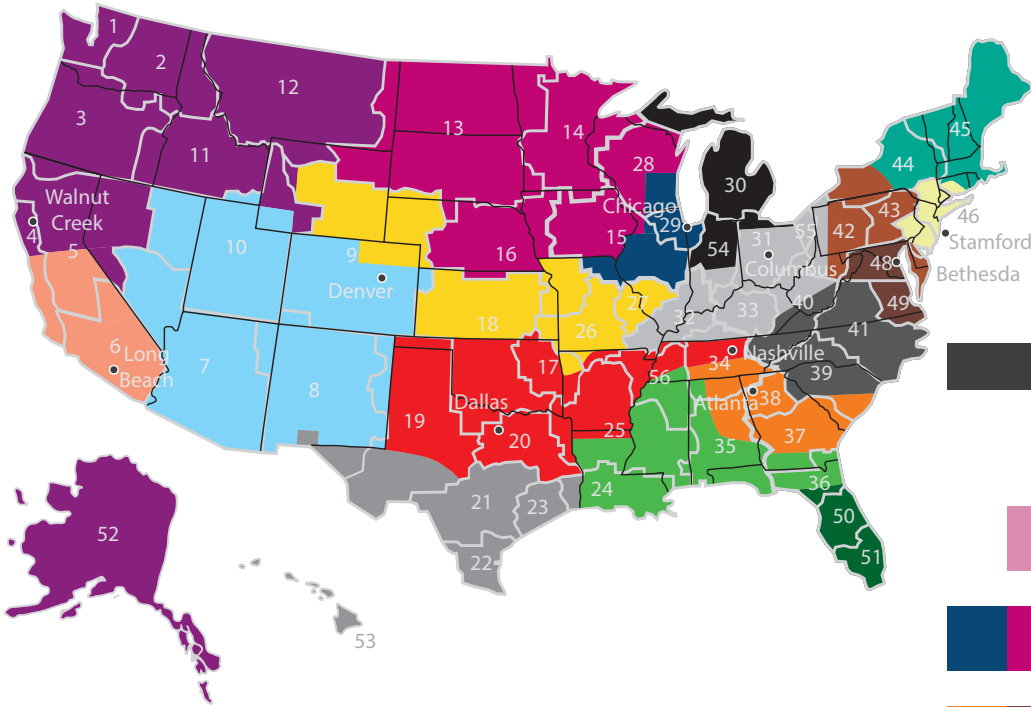

We're Here for You!

H+K International - Dallas

2200 Skyline Dr.
Mesquite, TX 75149
800 788 2445

H+K International - Chicago

2176 Diehl Rd.
Aurora, IL 60502
800 521 3987

Resupply Market Manager

HOU Michelle Boehmer